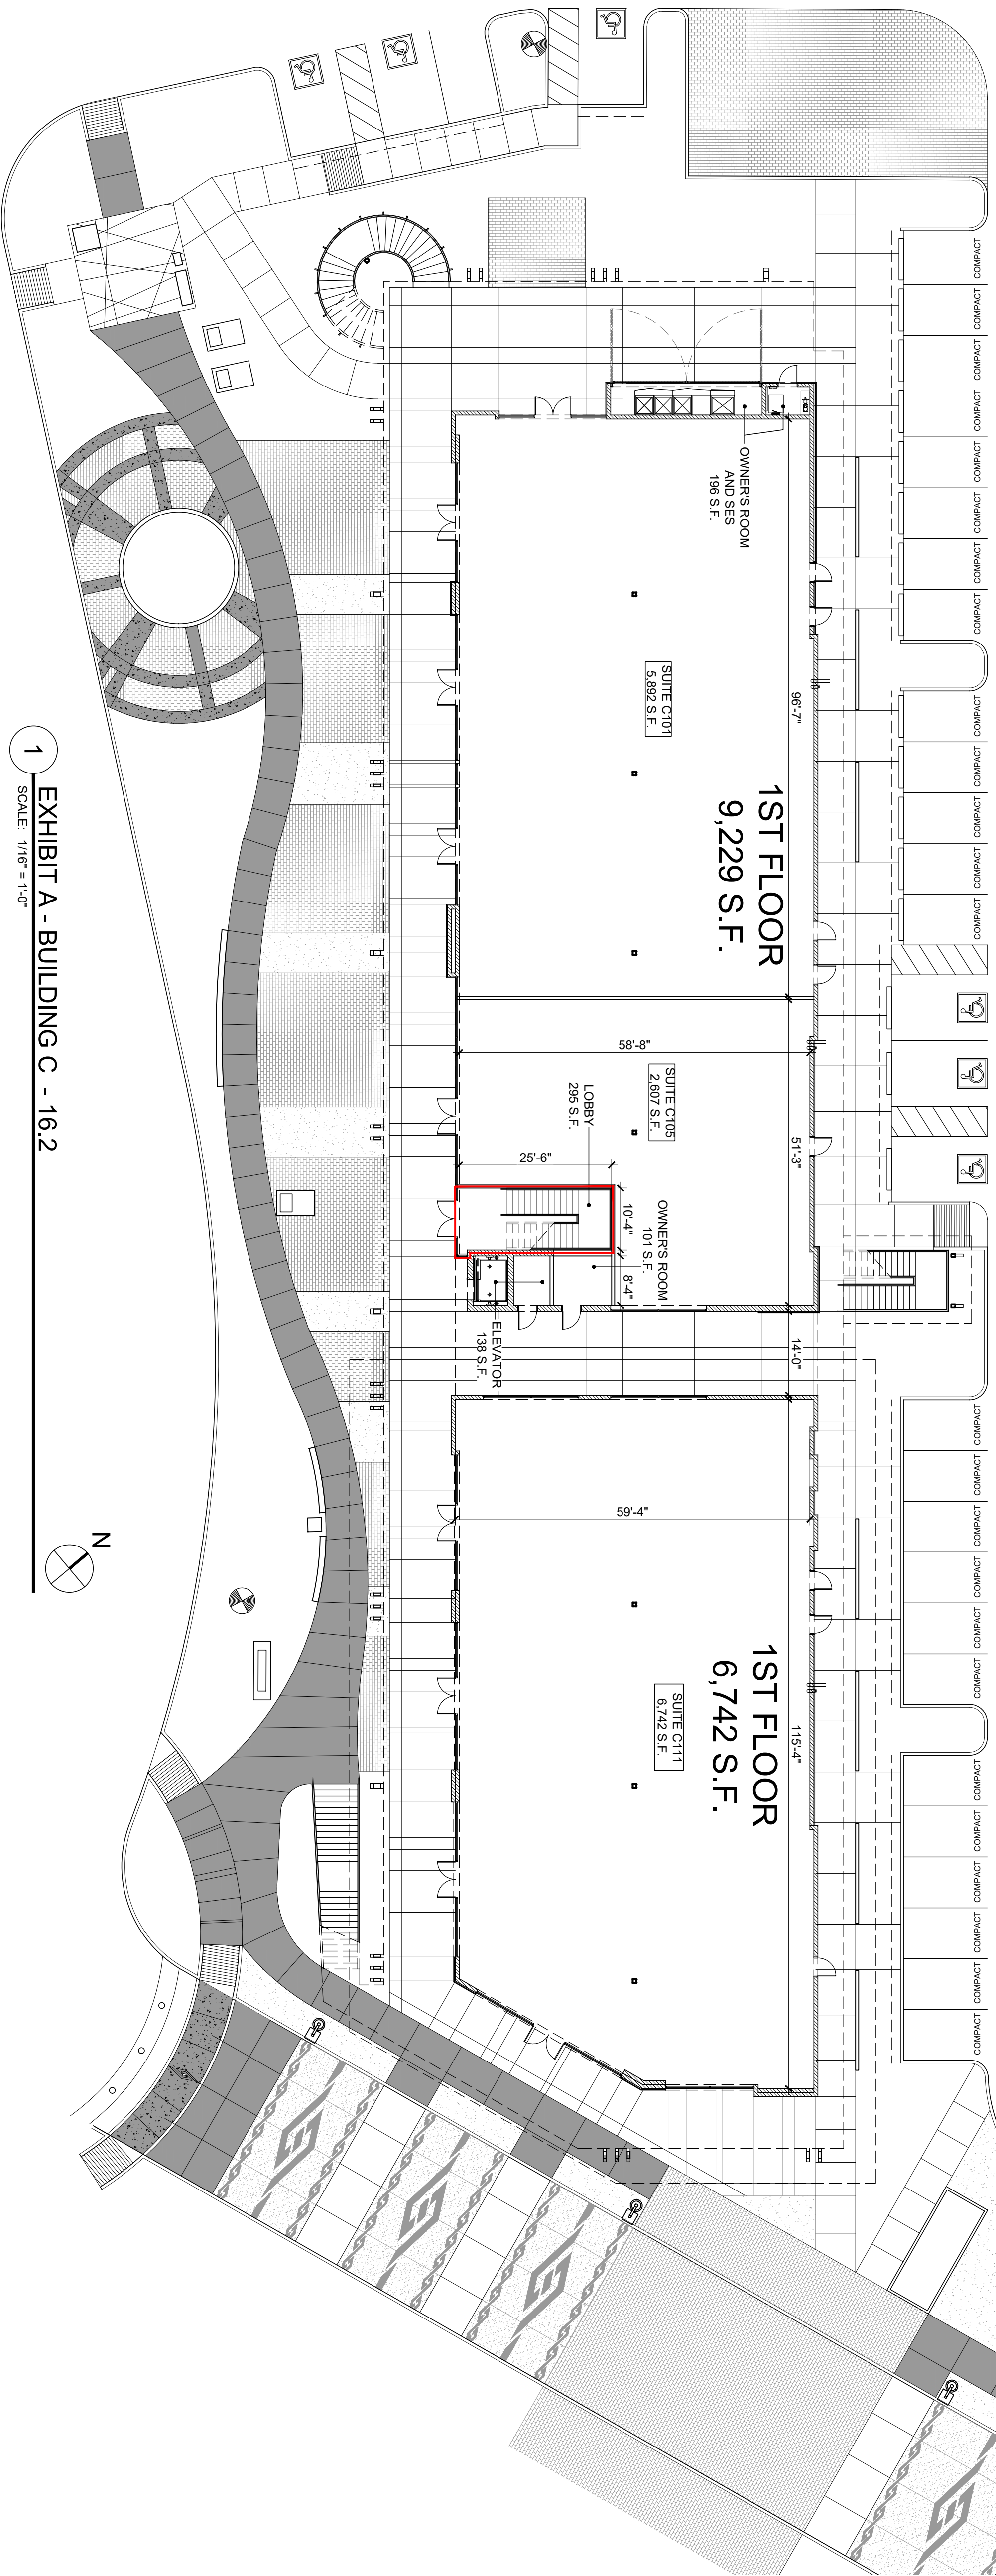

2 EXHIBIT A - BUILDING C - 16.2  
SCALE: 1/16" = 1'-0"

1 EXHIBIT A - BUILDING C - 16.2  
SCALE: 1/16" = 1'-0"

VICINITY MAP: